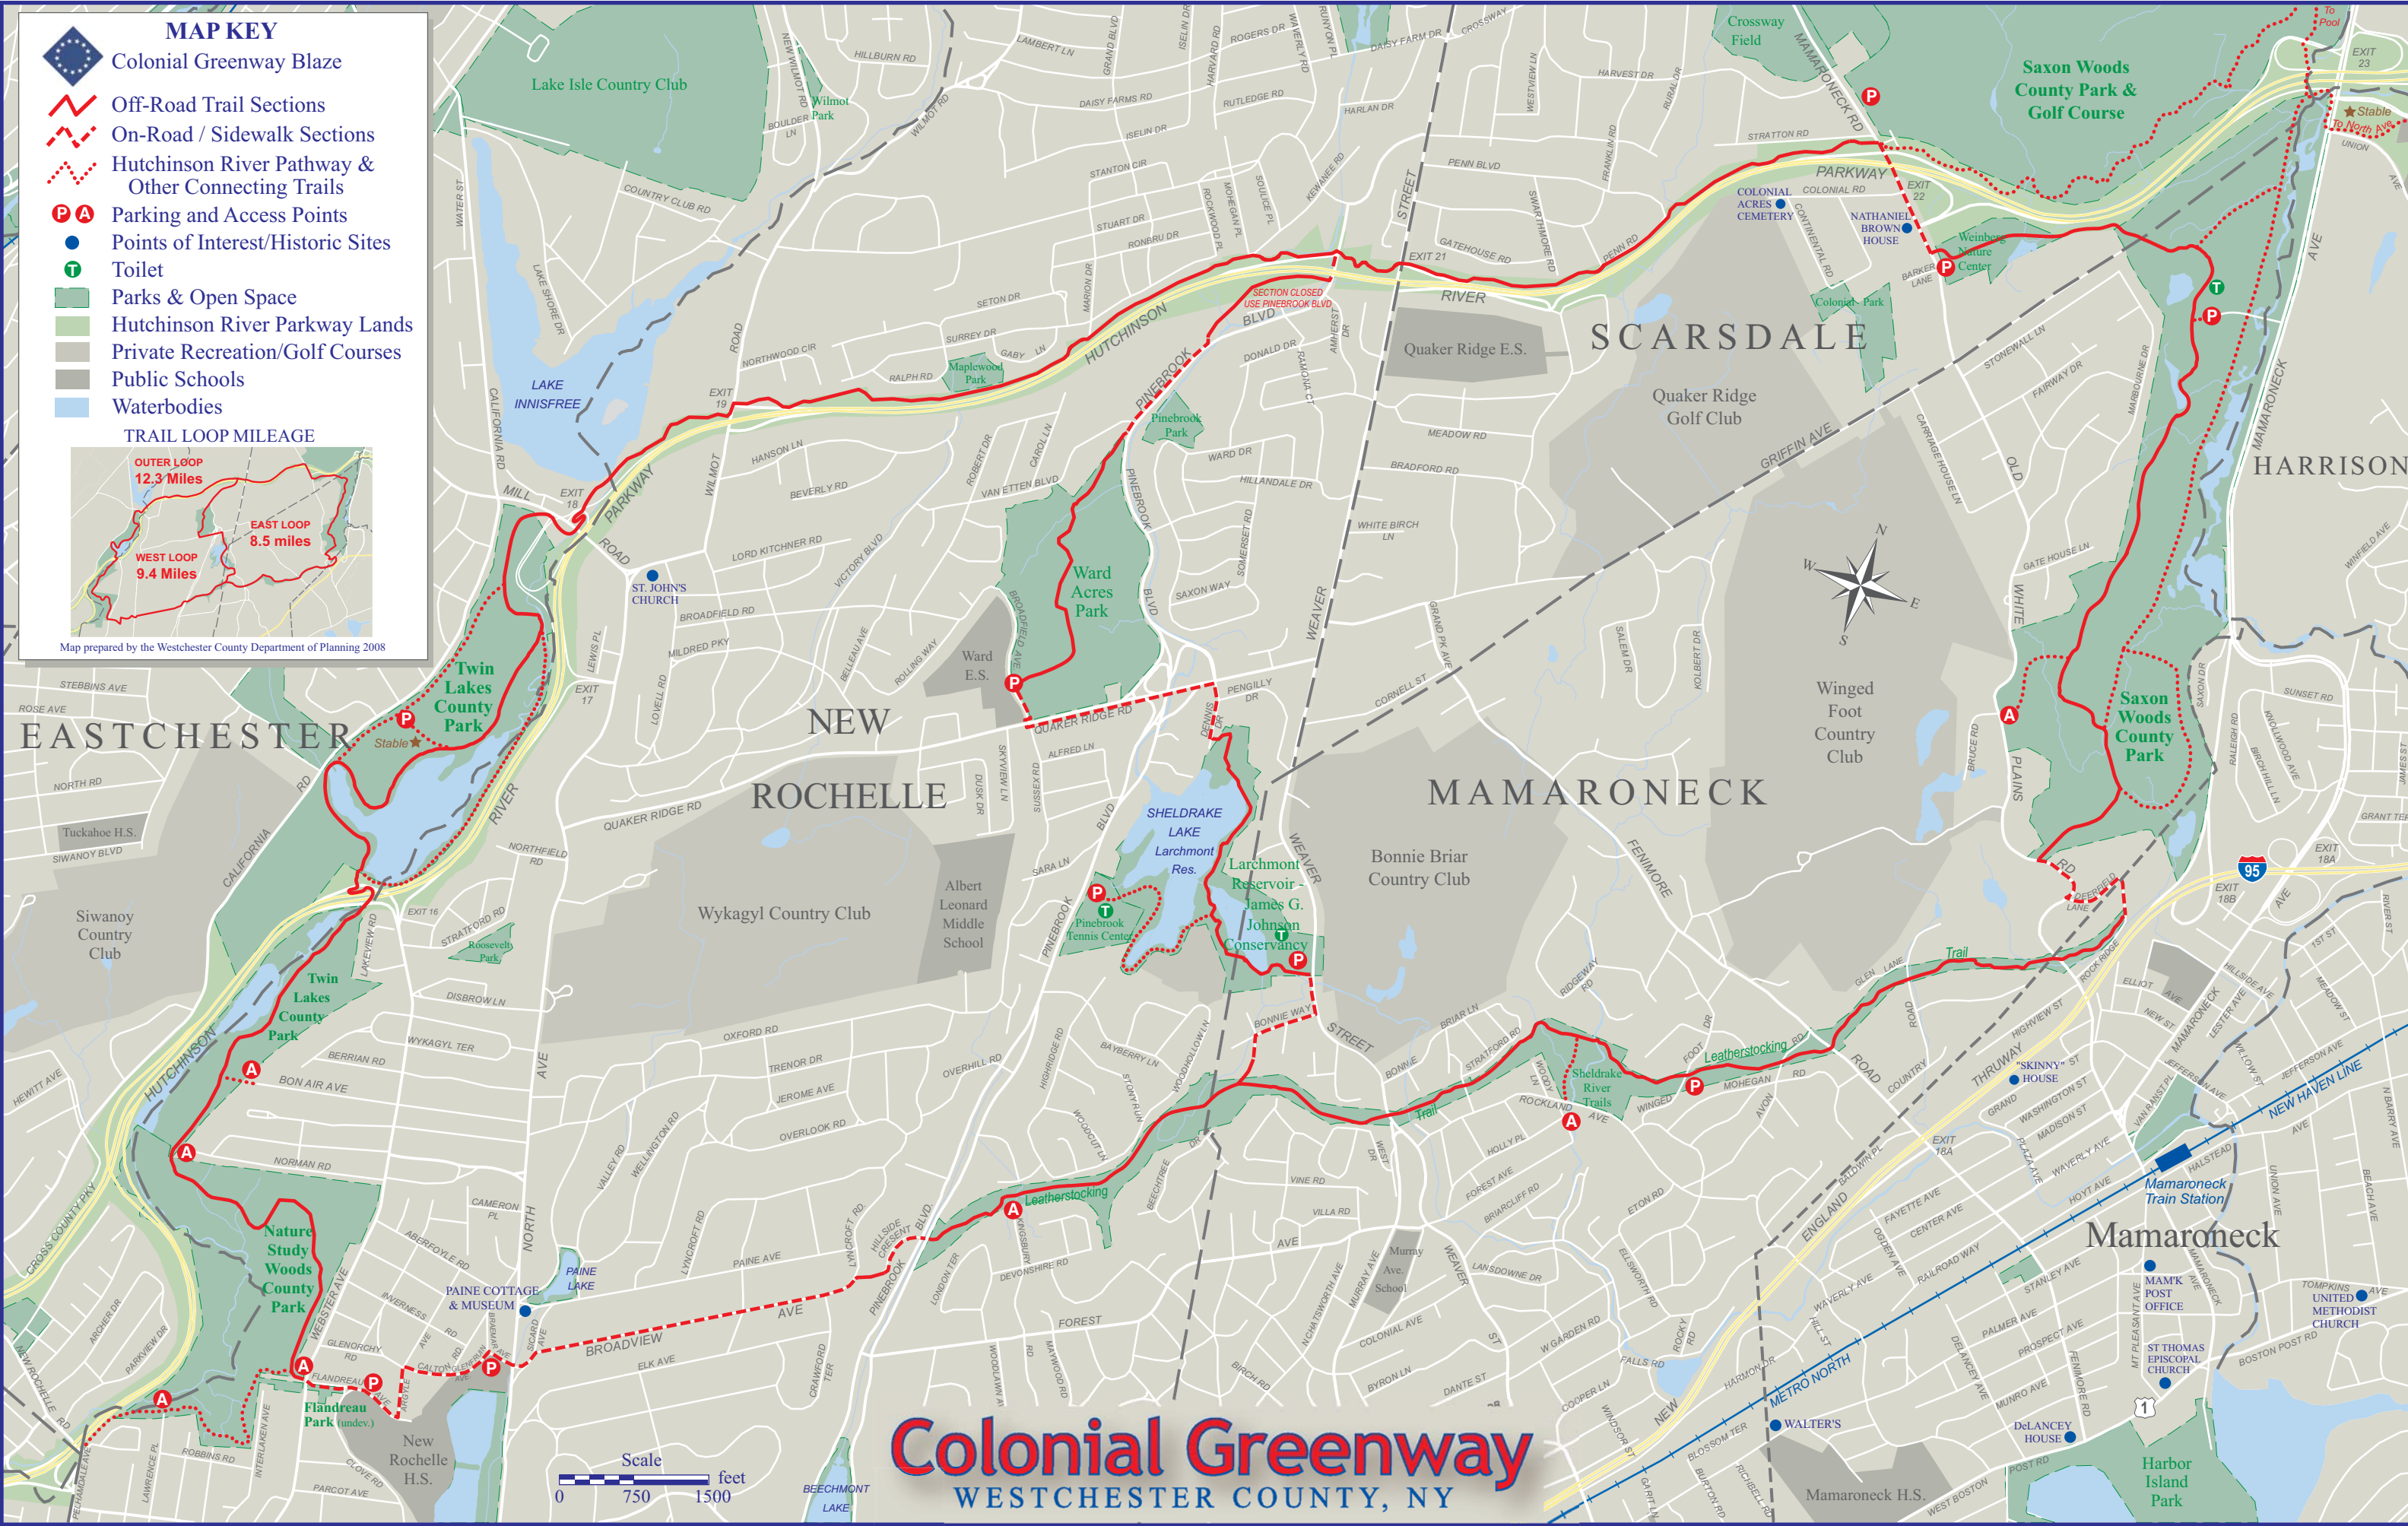

MAP KEY

- Colonial Greenway Blaze
- Off-Road Trail Sections
- On-Road / Sidewalk Sections
- Hutchinson River Pathway & Other Connecting Trails
- Parking and Access Points
- Points of Interest/Historic Sites
- Toilet
- Parks & Open Space
- Hutchinson River Parkway Lands
- Private Recreation/Golf Courses
- Public Schools
- Waterbodies

TRAIL LOOP MILEAGE

- OUTER LOOP 12.3 Miles
- EAST LOOP 8.5 Miles
- WEST LOOP 9.4 Miles

Map prepared by the Westchester County Department of Planning 2008

Colonial Greenway

WESTCHESTER COUNTY, NY